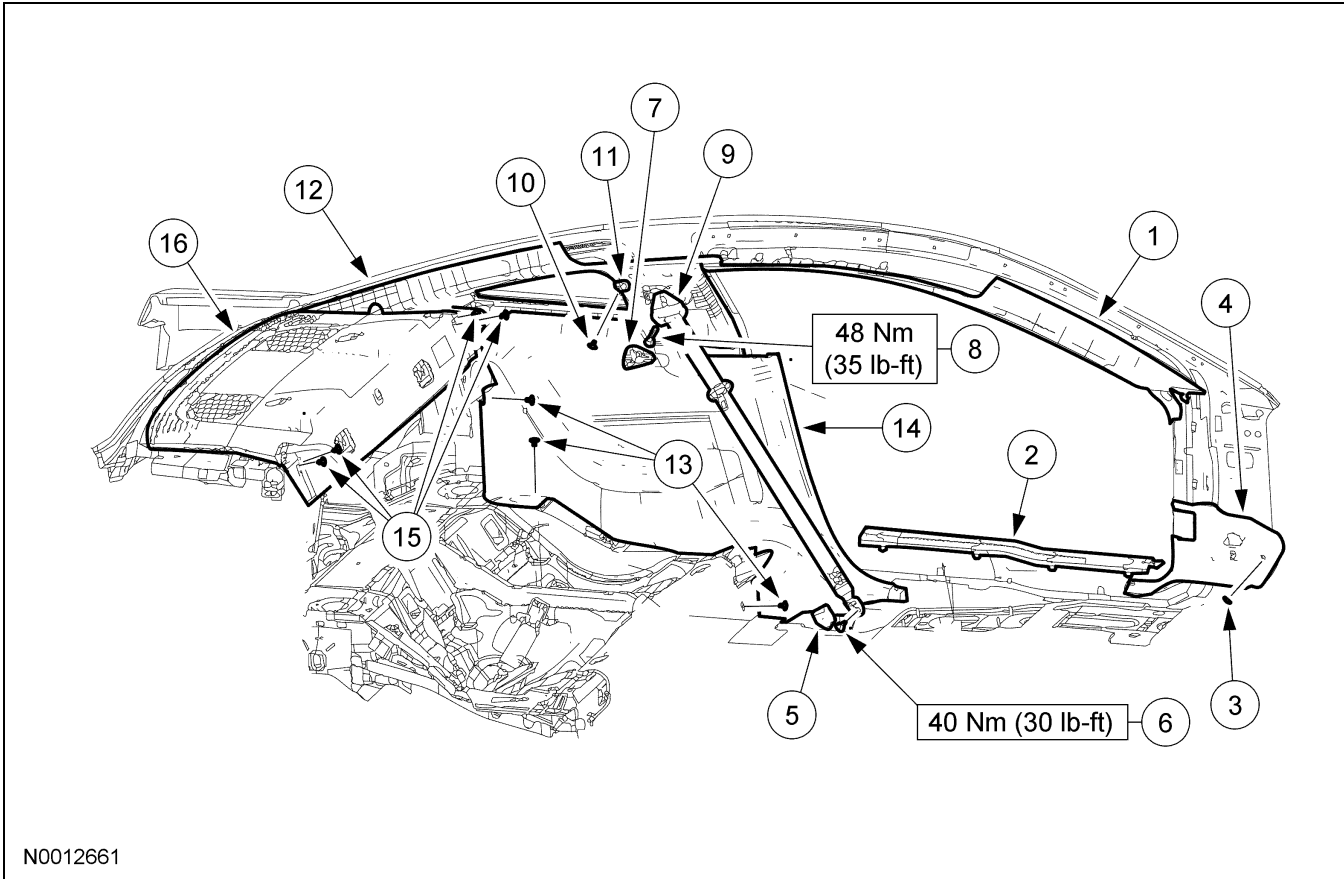

REMOVAL AND INSTALLATION

Interior Trim — Exploded View

NOTE: Coupe is shown, convertible is similar.

N0012661

Item	Part Number	Description
1	6303598/ 6303599	A-pillar trim panel (RH/LH)
2	6313208/ 6313209	Door scuff plate (RH/LH)
3	390018	A-pillar lower trim panel pin-type retainer
4	6302344/ 6302345	A-pillar lower trim panel (RH/LH)
5	—	Lower front safety belt anchor bolt cover (part of 6311B08-A)
6	—	Lower front safety belt anchor bolt (part of 6311B08-A)
7	—	Upper front safety belt anchor bolt cover (part of 6311B08-A)

Item	Part Number	Description
8	—	Upper front safety belt anchor bolt (part of 6311B08-A)
9	6311B08-A	Front safety belt assembly
10	W505956-S	Coat hook bolt
11	290C14	Coat hook
12	6352018/ 6352019	Quarter window trim panel (RH/LH)
13	W709002	Quarter trim panel pin-type retainer (3 required)
14	6331012/ 6331013	Quarter trim panel (RH/LH)
15	F7C6-54403- D24-C	Parcel shelf pin-type retainers (4 required)
16	6346668	Parcel shelf