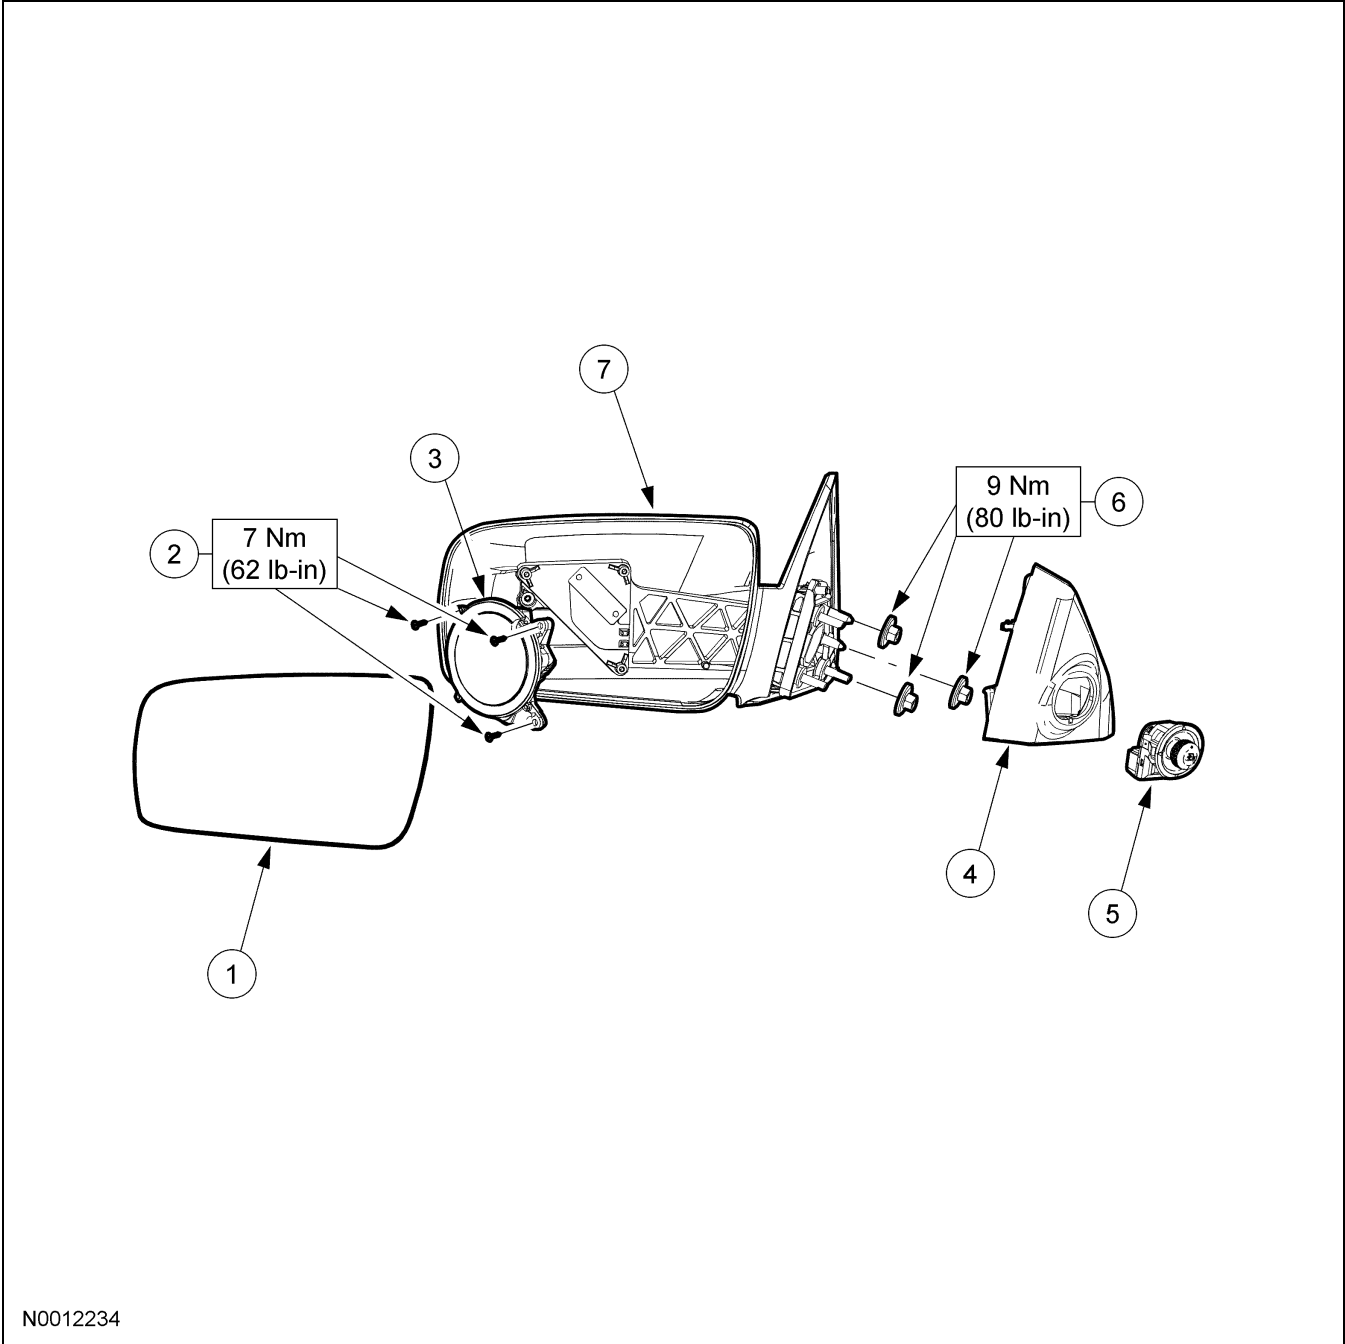

REMOVAL AND INSTALLATION

Exterior Mirrors — Exploded View

| Item | Part Number | Description |
|------|-------------------------------|---|
| 1 | 17K707 (RH), 17T675-A (LH) | Exterior mirror glass |
| 2 | — | Exterior mirror motor screws (3 per side required) |
| 3 | 17D696-B | Exterior mirror motor |

(Continued)

| Item | Part Number | Description |
|------|------------------------------------|--|
| 4 | 17D698-B (RH), 17D699-B (LH) | Sail panel |
| 5 | 17B676-A | Exterior mirror control switch |
| 6 | N621907-S | Exterior mirror mounting nuts (3 per side required) |
| 7 | 17682-A (RH), 17683-A (LH) | Exterior mirror housing |